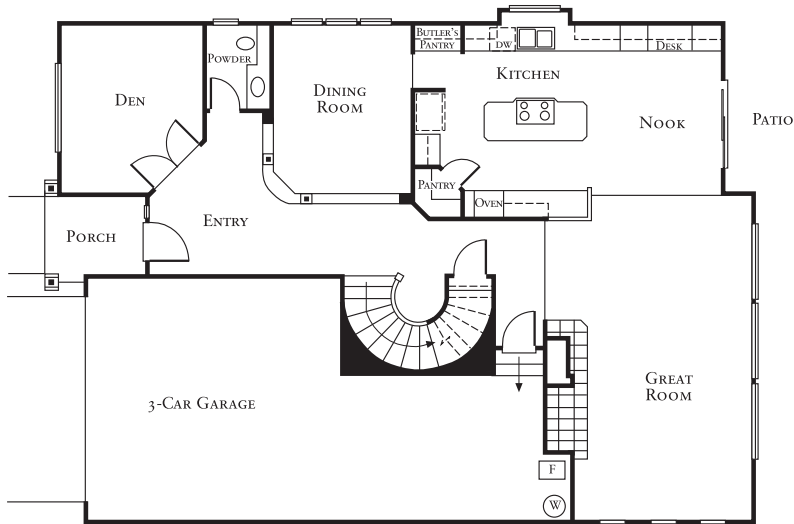

# BELEVEDERE G540

In an effort to continuously improve its product, Lozier at Northstar LLC reserves the right to make changes and modifications to floorplans, elevations, specifications materials and features without notice. Dimensions and square footage are approximates. Varying elevations and home sites may modify window, ceiling and floorplan layouts per plan. Prices are subject to change without notice. © Designed by Lozier at Northstar LLC 12/05