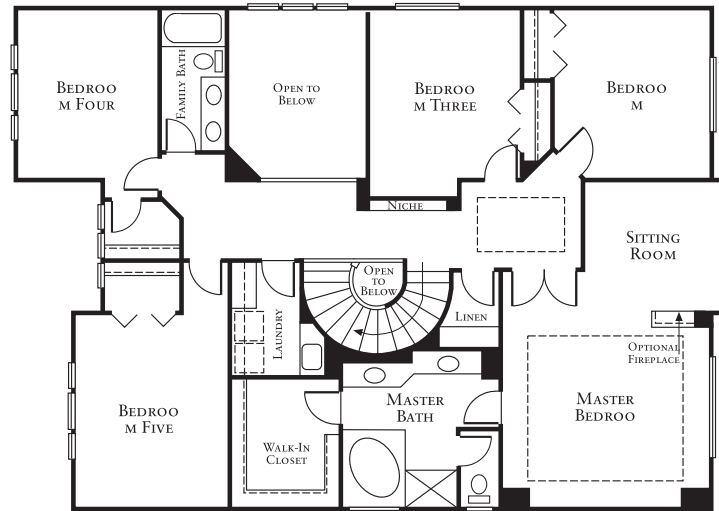

# BELEVEDERE G540

In an effort to continuously improve its product, Lozier at Northstar LLC reserves the right to make changes and modifications to floorplans, elevations, specifications materials and features without notice. Dimensions and square footage are approximates. Varying elevations and home sites may modify window, ceiling and floorplan layouts per plan. Prices are subject to change without notice. © Designed by Lozier at Northstar LLC 12/05