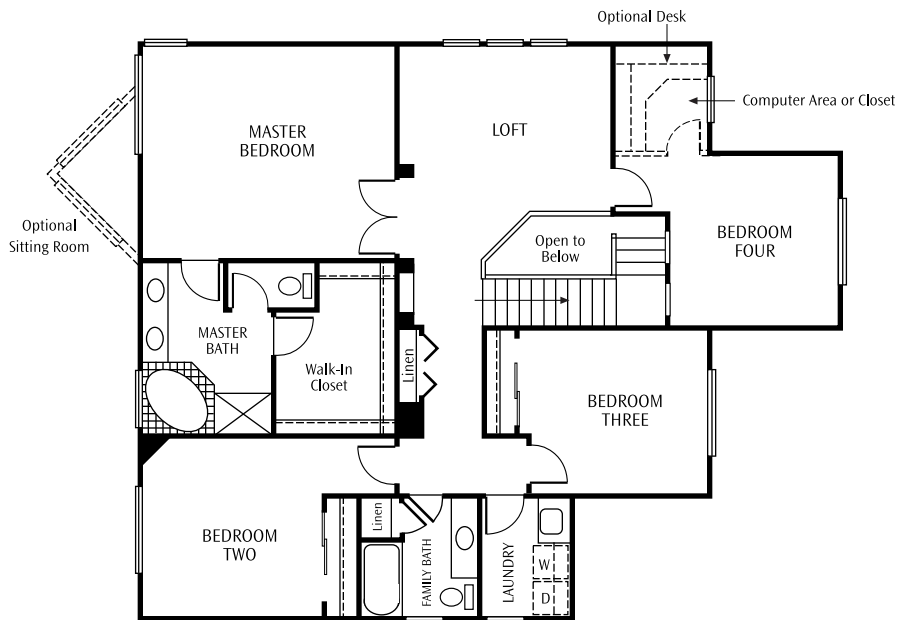

DOGWOOD 604

In an effort to continuously improve its product, Lozier at Laurel Crest, LLC reserves the right to make changes and modifications to floorplans, elevations, specifications materials and features without notice. Dimensions and square footage are approximates. Varying elevations and home sites may modify window, ceiling and floorplan layouts per plan. Prices are subject to change without notice. © Designed by Lozier at Laurel Crest, LLC 3/08