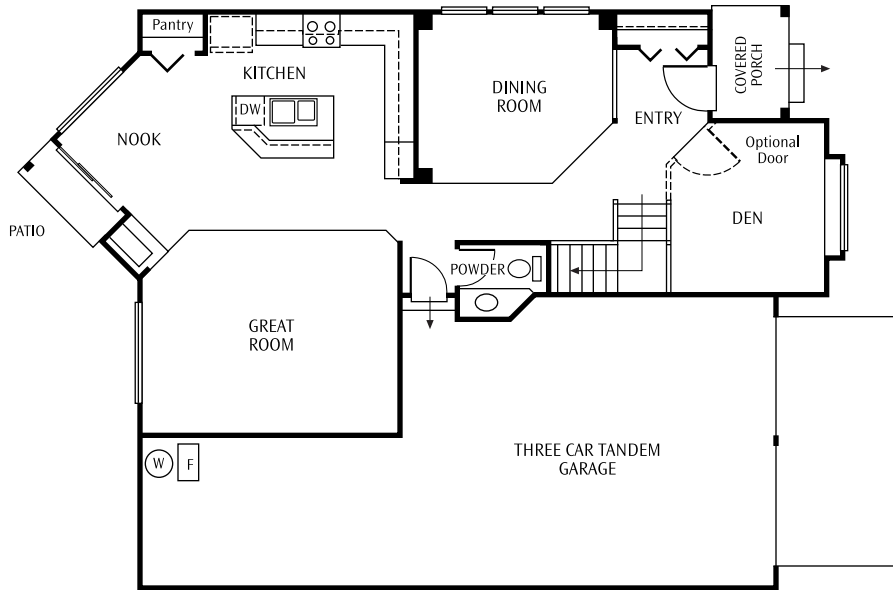

DOGWOOD 604

In an effort to continuously improve its product, Lozier at Laurel Crest, LLC reserves the right to make changes and modifications to floorplans, elevations, specifications materials and features without notice. Dimensions and square footage are approximates. Varying elevations and home sites may modify window, ceiling and floorplan layouts per plan. Prices are subject to change without notice. © Designed by Lozier at Laurel Crest, LLC 3/08