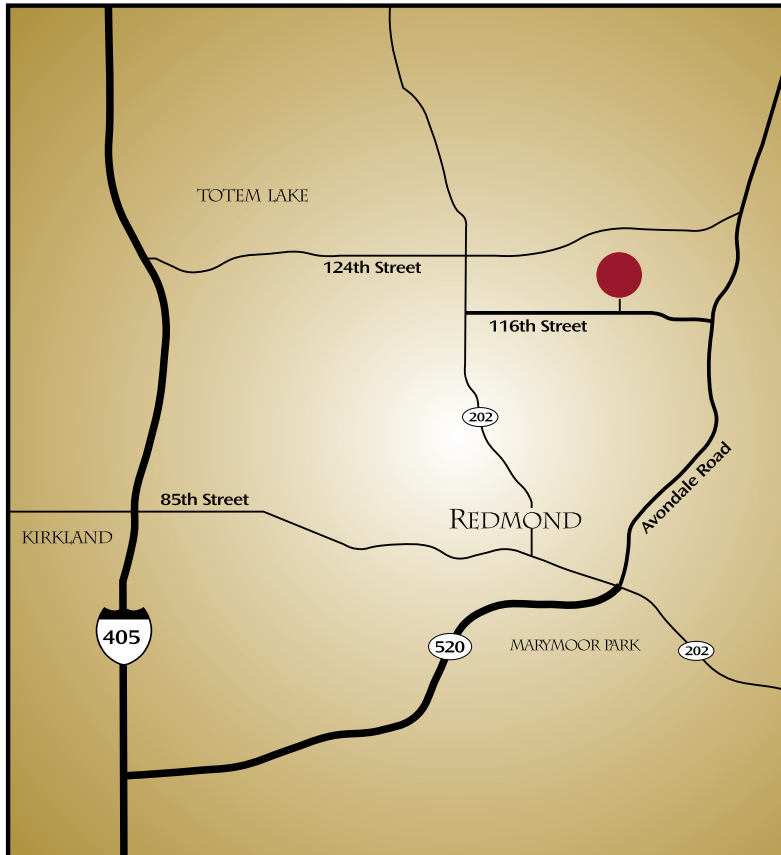

Directional Map

Driving Directions:

Take SR 520 to Avondale Road. Travel north and turn left onto NE 116th St. Northstar will be on the right.

From I-405 take the 124th St. exit and travel east until Redmond-Woodinville Road. Turn right and continue until NE 116th St. and turn left. Northstar will be on the left.