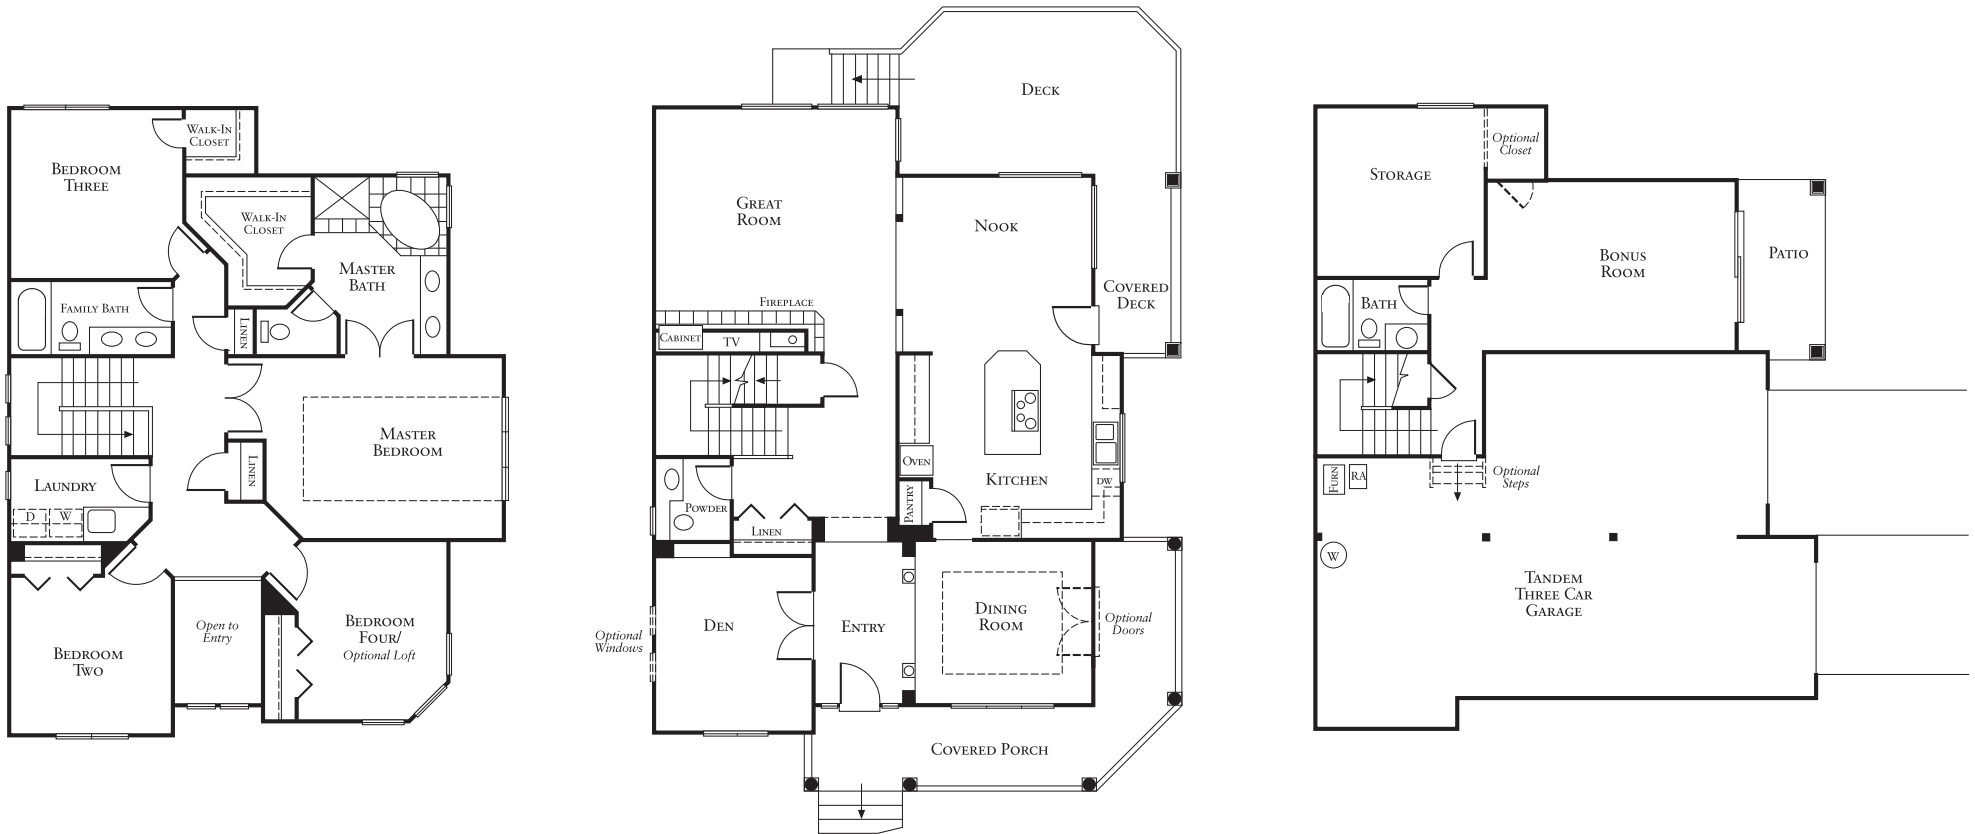

STEUBEN G535

NORTHSTAR

ELEVATION A

ELEVATION B

ELEVATION C

STEBEN G535

In an effort to continuously improve its product, Lozier at Northstar, LLC reserves the right to make changes and modifications to floorplans, elevations, specifications materials and features without notice. Dimensions and square footage are approximates. Varying elevations and home sites may modify window, ceiling and floorplan layouts per plan. Prices are subject to change without notice. © Designed by Lozier at Northstar, LLC 3/05