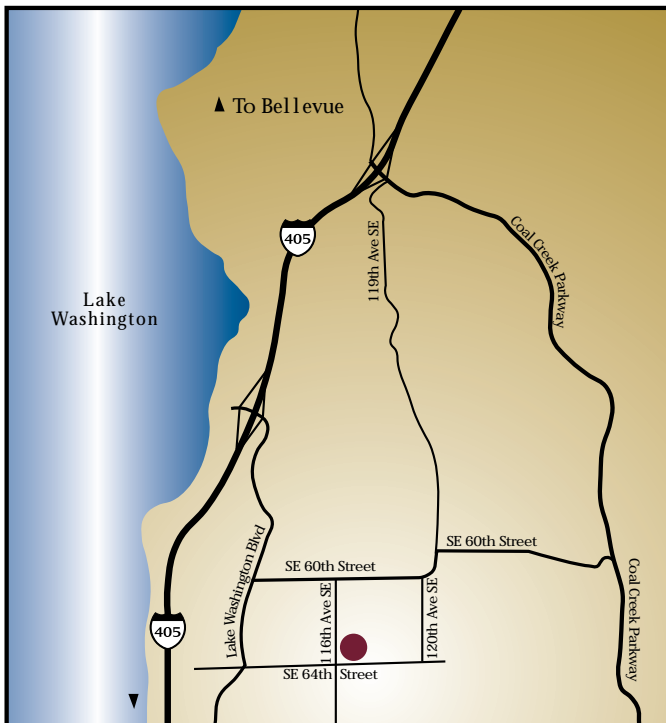

## Directional Map

### Driving Directions:

From I-405 take Exit #9. Follow Lake Washington Blvd. to SE 60th Street and turn left. Continue to 116th Ave. SE and turn right. Westfield will be on the left.