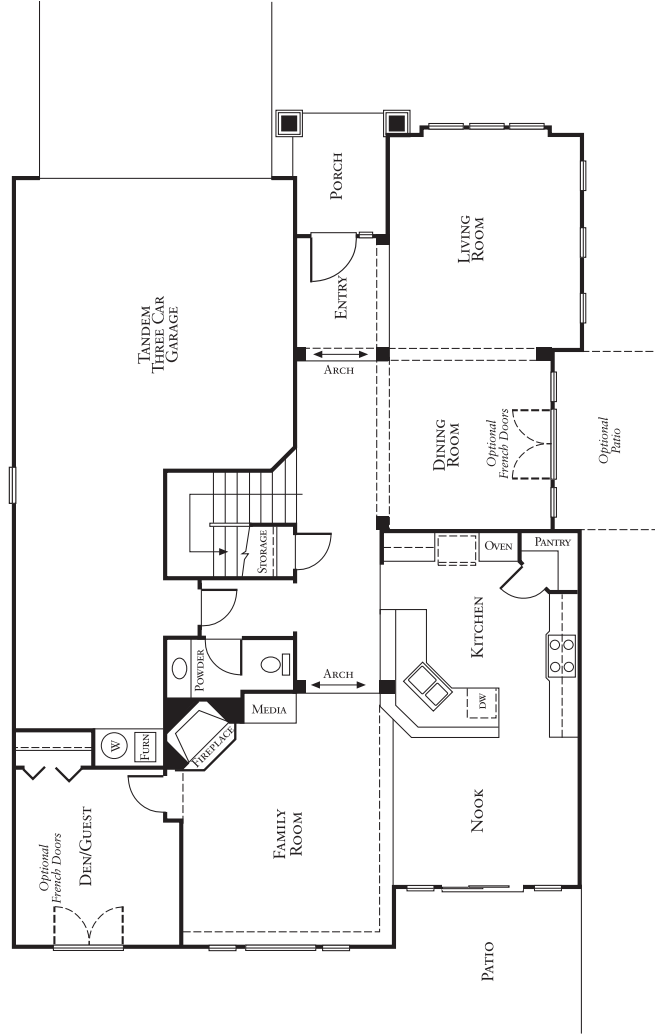

WALDORF G533

NORTHSTAR

ELEVATION A

ELEVATION B

WALDORF G533

In an effort to continuously improve its product, Lozier at Northstar, LLC reserves the right to make changes and modifications to floorplans, elevations, specifications materials and features without notice. Dimensions and square footage are approximate. Varying elevations and home sites may modify window, ceiling and floorplan layouts per plan. Prices are subject to change without notice. © Designed by Lozier at Northstar, LLC 6/07