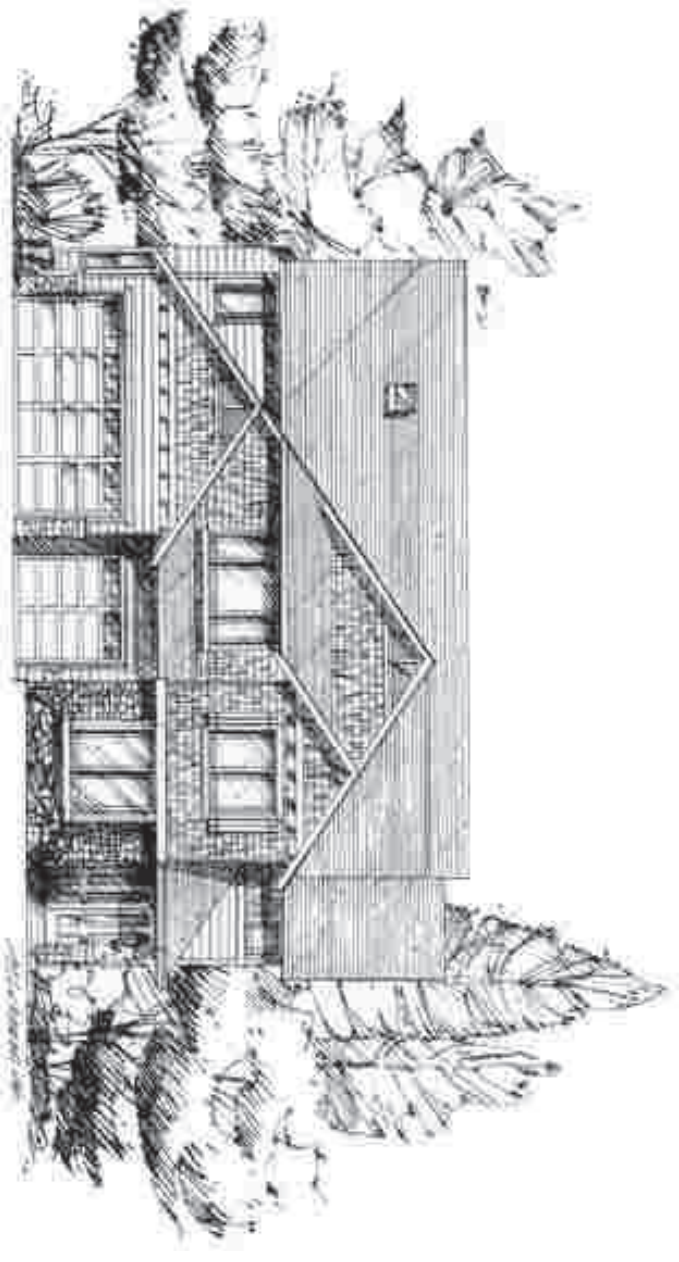

CROSSINGS
AT PINE LAKE

FAUCETT 544

ELEVATION A

Faucett 544

In an effort to continuously improve its product, Lozier at Crossings, LLC reserves the right to make changes and modifications to floorplans, elevations, specifications materials and features without notice. Dimensions and square footage are approximates. Varying elevations and home sites may modify window, ceiling and floorplan layouts per plan. Prices are subject to change without notice. © Designed by Lozier at Crossings, LLC 5/07