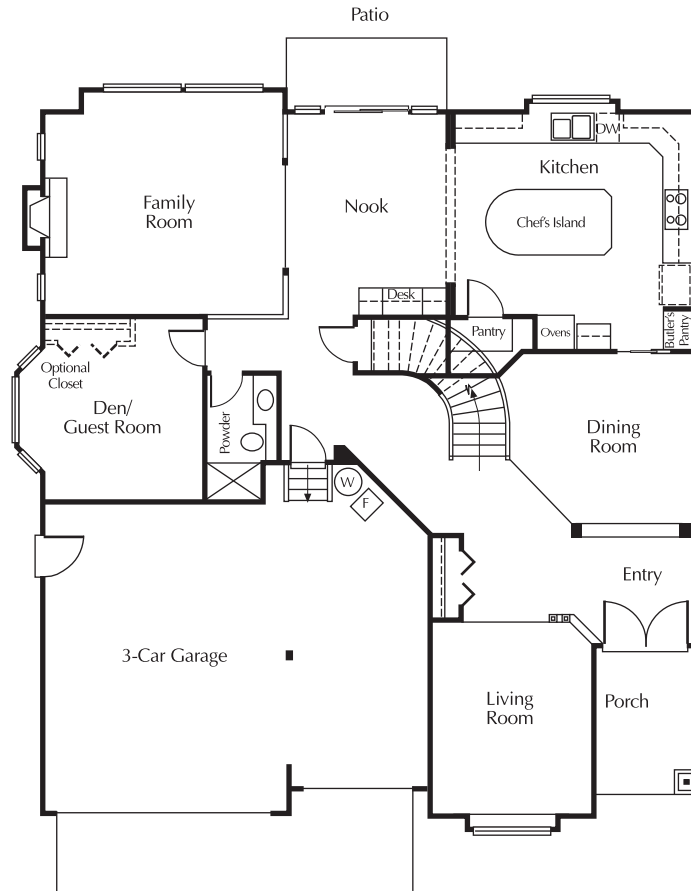

CROSSINGS
AT PINE LAKE

FAUCETT 544

ELEVATION A

Faucett 544

In an effort to continuously improve its product, Lozier at Crossings, LLC reserves the right to make changes and modifications to floorplans, elevations, specifications materials and features without notice. Dimensions and square footage are approximates. Varying elevations and home sites may modify window, ceiling and floorplan layouts per plan. Prices are subject to change without notice. © Designed by Lozier at Crossings, LLC 5/07