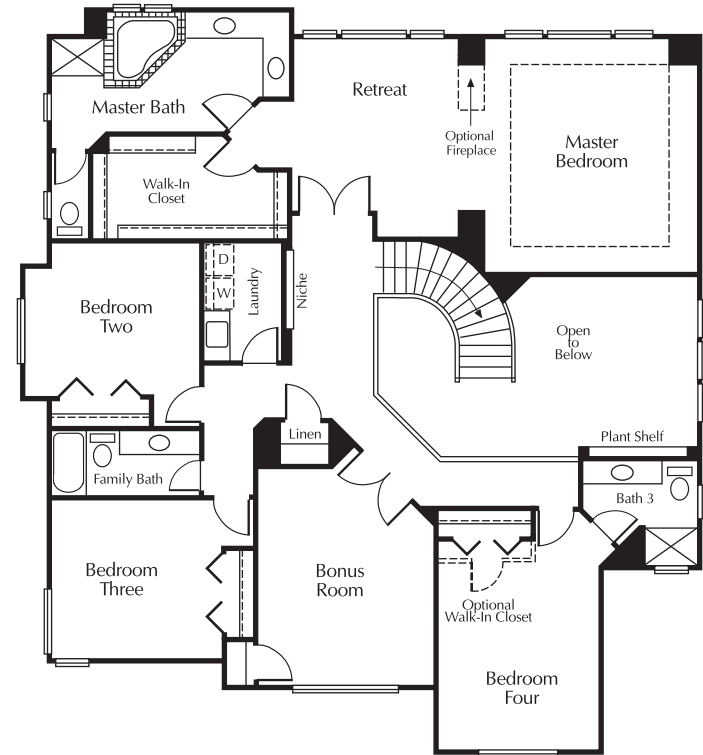

CROSSINGS
AT PINE LAKE

FAUCETT 544

ELEVATION A

Faucett 544

In an effort to continuously improve its product, Lozier at Crossings, LLC reserves the right to make changes and modifications to floorplans, elevations, specifications materials and features without notice. Dimensions and square footage are approximates. Varying elevations and home sites may modify window, ceiling and floorplan layouts per plan. Prices are subject to change without notice. © Designed by Lozier at Crossings, LLC 5/07